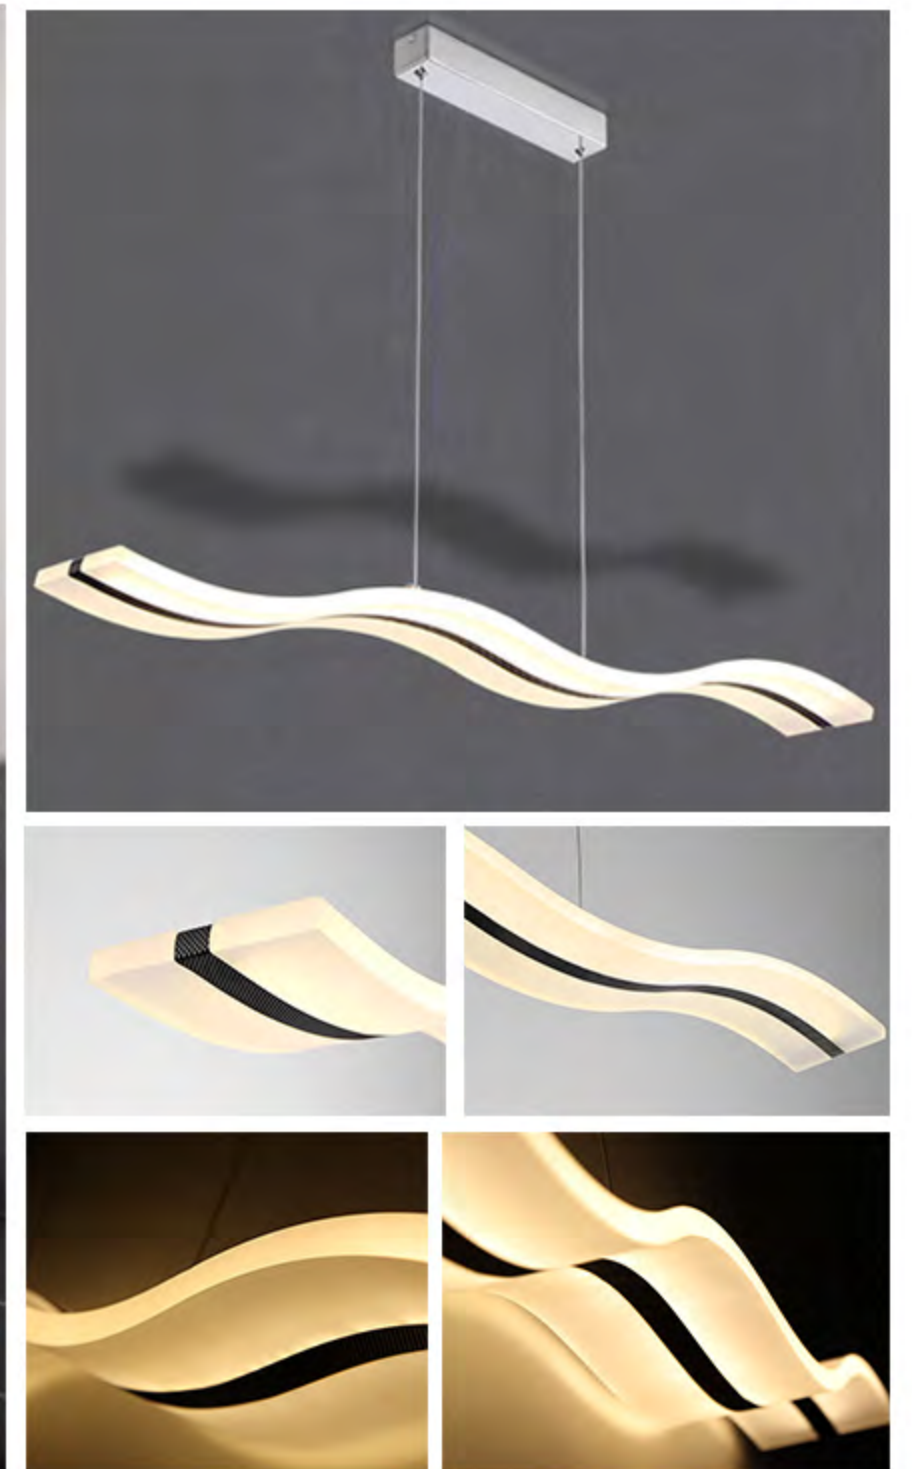

GD-B556

Item No : GD-B556

Size : L:970MM W:120MM

Material : Metal+acrylic

Bulb : LED 40W

Voltage : 110-220V

Color : White , Black

Remark:
The technical specifications and diagrams contained in this document are representative of general models current at the time of going to press. Under our policy of continuous improvement, ISA lighting system Billion Smart Technologies Limited reserves the right to make any necessary.
(The information in this publication does not form part of any contract).

GD-B558

Item No : GD-B558-S

Size : L:600MM W:250MM

Material : Metal+aluminium+silicon

Bulb : LED 40W

Voltage : 110-220V

Color : White , Black

Item No : GD-B558-M