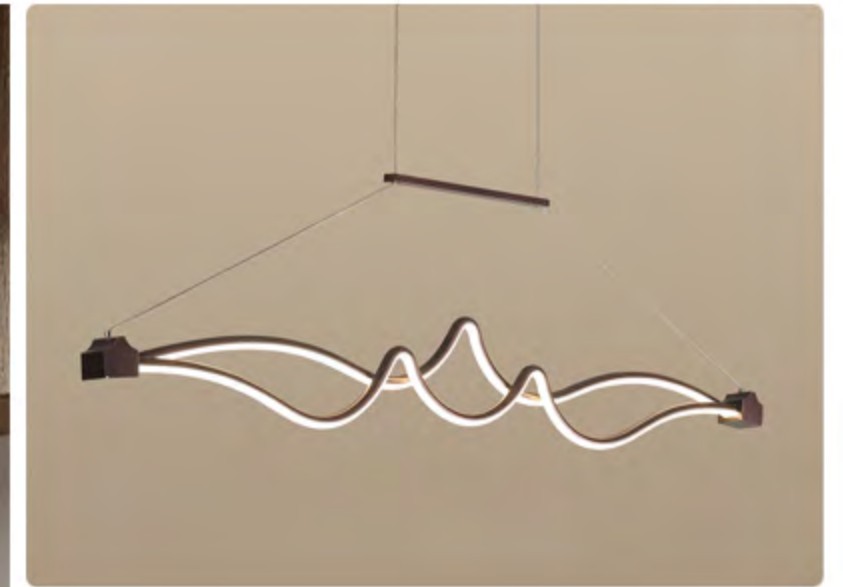

GD-B564

Item No : GD-B564

Size : L:1150MM

Material : Metal+aluminium+silicon

Bulb : LED 45W

Voltage : 110-220V

Color : White , Black

Remark:
The technical specifications and diagrams contained in this document are representative of general models current at the time of going to press. Under our policy of continuous improvement, ISA lighting system Billion Smart Technologies Limited reserves the right to make any necessary. (The information in this publication does not form part of any contract).