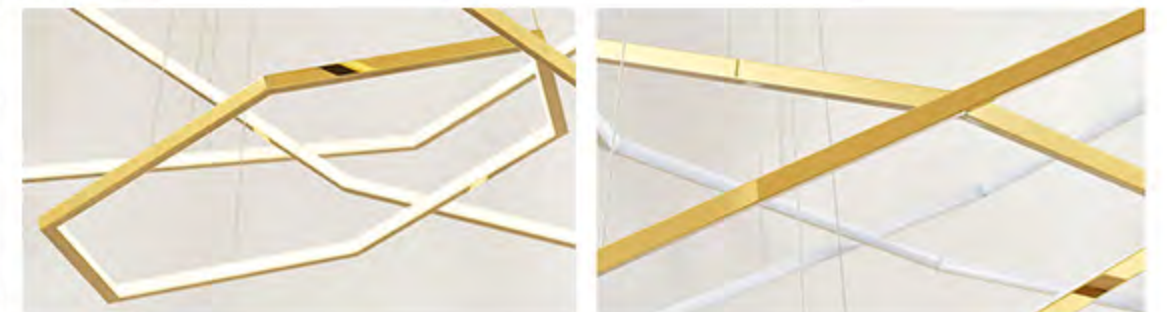

GD-B591

Item No : GD-B591-1 S/M/B/L/XL

Size : D:400MM/600MM/800MM/1000MM/1200MM

Material : Stainless steel+metal+silicon

Bulb : LED

Voltage : 110-220V

Color : Chrome , Gold , Rose gold

Item No : GD-B591-3B/3C

Size : D:800MM+600MM+400MM/D:1000MM+800MM+600MM

Material : Stainless steel+metal+silicon

Bulb : LED

Voltage : 110-220V

Color : Chrome , Gold , Rose gold

Item No : GD-B591-5

Size : D:1200MM+1000MM+800MM+600MM+400MM

Material : Stainless steel+metal+silicon

Bulb : LED

Voltage : 110-220V

Color : Chrome , Gold , Rose gold

more...