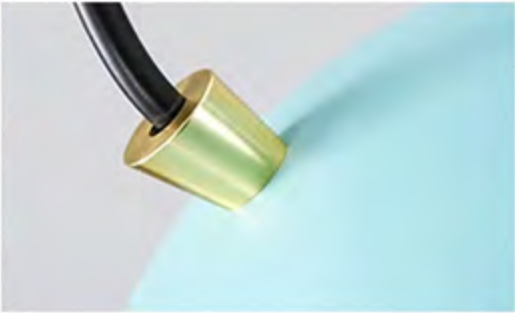

GD-C1837

Item NO. : GD-C1837
Size: D:200MM H:200MM
Material :aluminium+metal
Wire: 1000MM
Bulb:E27

Remark:
The technical specifications and diagrams contained in this document are representative of general models current at the time of going to press. Under our policy of continuous improvement, ISA lighting system Billion Smart Technologies Limited reserves the right to make any necessary.
(The information in this publication does not form part of any contract).