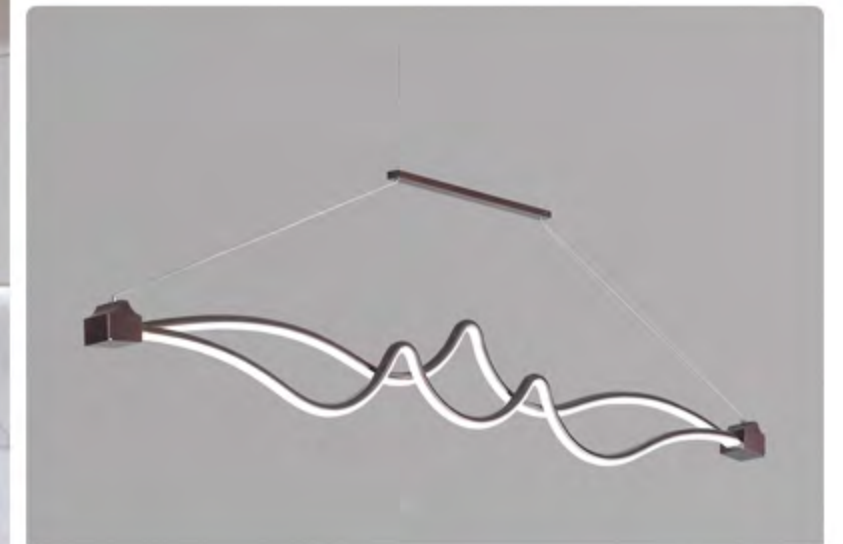

GD-B564

Item No : GD-B564

Size : L:1150MM

Material : Metal+aluminium+silicon

Bulb : LED 45W

Voltage : 110-220V

Color : White , Black

Remark:
The technical specifications and diagrams contained in this document are representative of general models current at the time of going to press. Under our policy of continuous improvement, ISA lighting system Billion Smart Technologies Limited reserves the right to make any necessary. (The information in this publication does not form part of any contract).