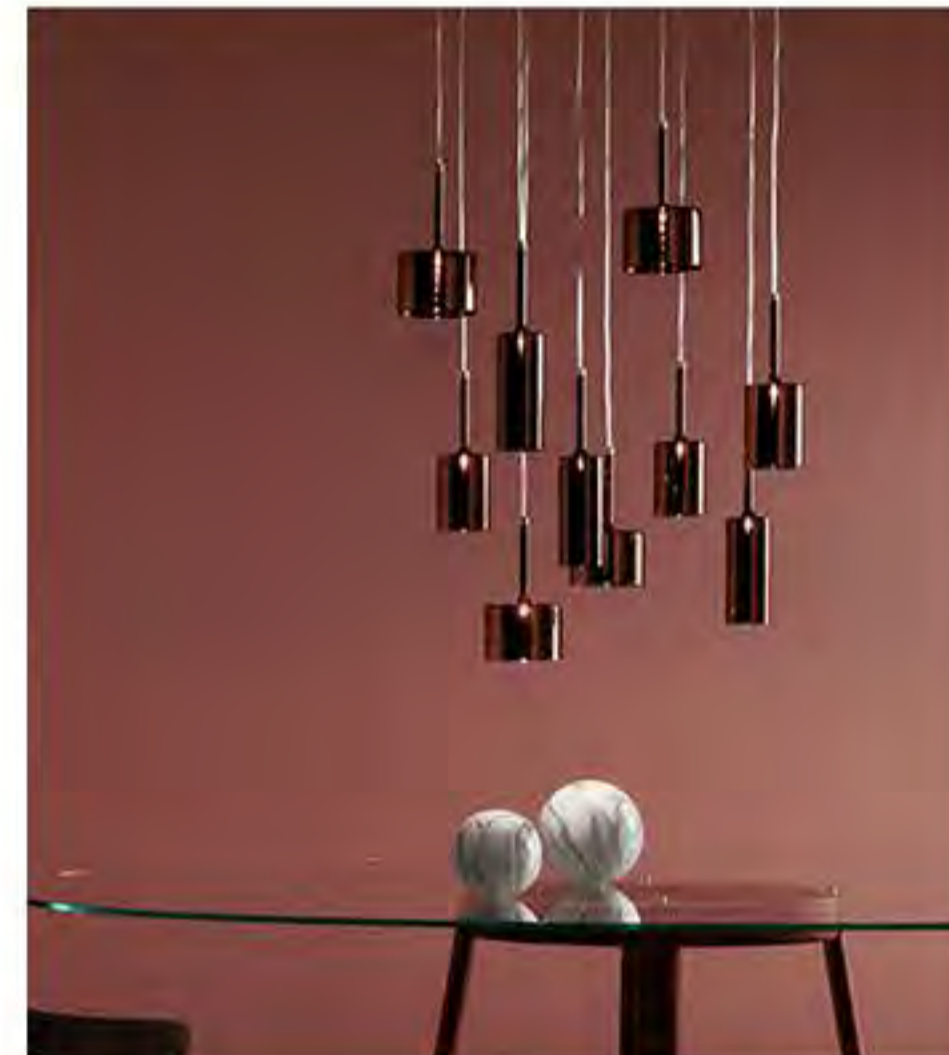

Size : D:450MM H:1500MM

Material : Metal+acrylic

Bulb : LED 36W

Voltage : 110-220V

Color : Metal+acrylic

PENDENT LAMP

GD-C148

Item NO. : GD-C148
Size: L:1260MM H:200MM
Material :aluminium+metal
Wire: 1000MM
Bulb:E27