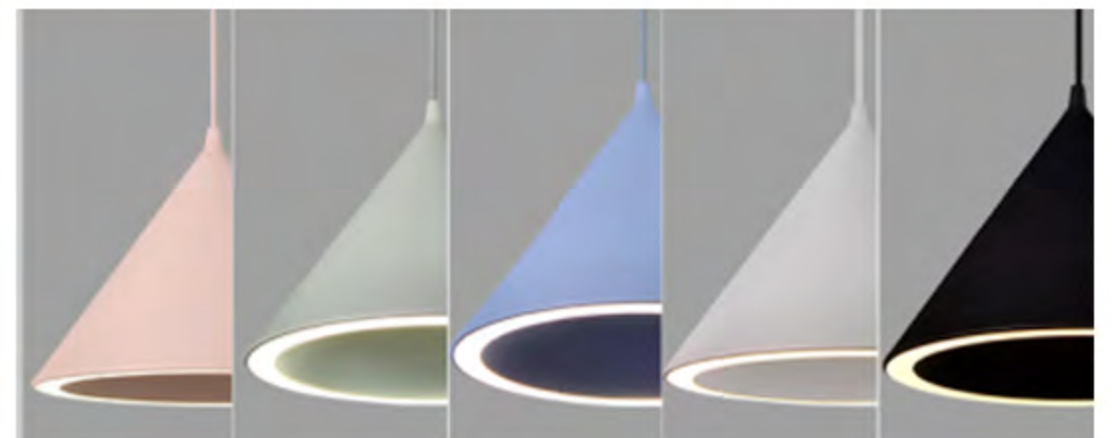

GD-C1842

Item NO. : GD-C1842
Size: D:250MM H:150MM
Material :aluminium+metal
Wire: 1000MM
Bulb:E27

Remark:
The technical specifications and diagrams contained in this document are representative of general models current at the time of going to press. Under our policy of continuous improvement, ISA lighting system Billion Smart Technologies Limited reserves the right to make any necessary. (The information in this publication does not form part of any contract).