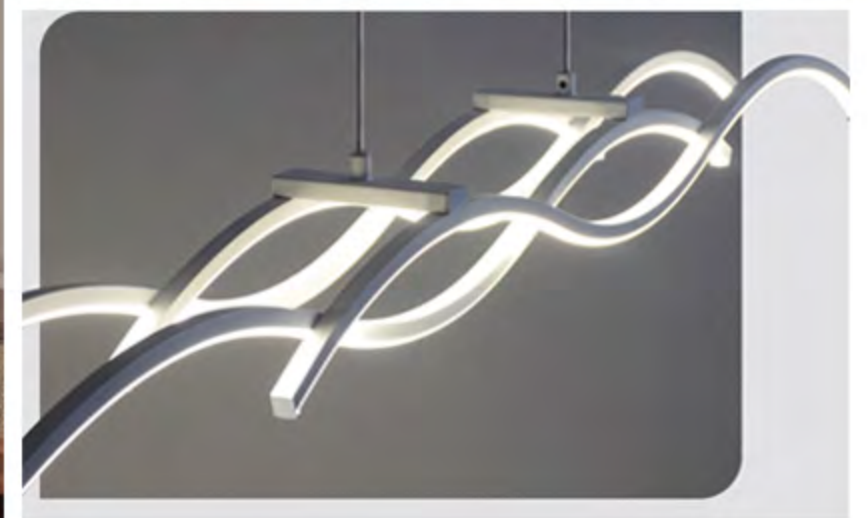

GD-B588

Item No : GD-B558-2

Size : L:1170MM W:40MM

Material : Aluminum+metal+silicon

Bulb : LED

Voltage : 110-220V

Color : White , Black

Item No : GD-B558-4

Size : L:1170MM W:90MM

Material : Aluminum+metal+silicon

Bulb : LED

Voltage : 110-220V

Color : White , Black

Remark:

The technical specifications and diagrams contained in this document are representative of general models current at the time of going to press. Under our policy of continuous improvement, ISA lighting system Billion Smart Technologies Limited reserves the right to make any necessary. (The information in this publication does not form part of any contract).