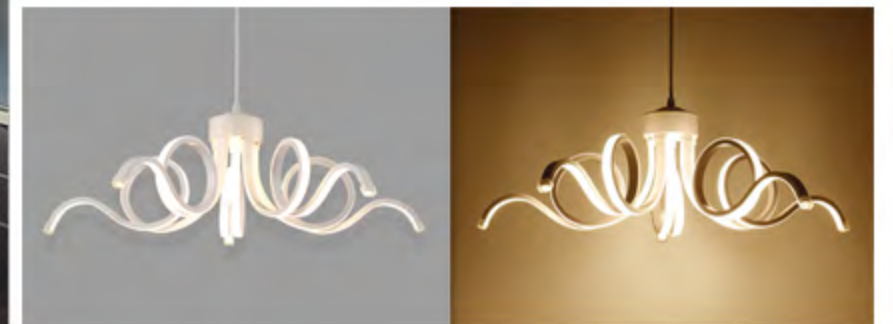

GD-B555

Item No : GD-B555

Size : D:650MM H:180MM

Material : Aluminum+metal+silicon

Bulb : LED 65W

Voltage : 110-220V

Color : White , Black

Remark:
The technical specifications and diagrams contained in this document are representative of general models current at the time of going to press. Under our policy of continuous improvement, ISA lighting system Billion Smart Technologies Limited reserves the right to make any necessary. (The information in this publication does not form part of any contract).