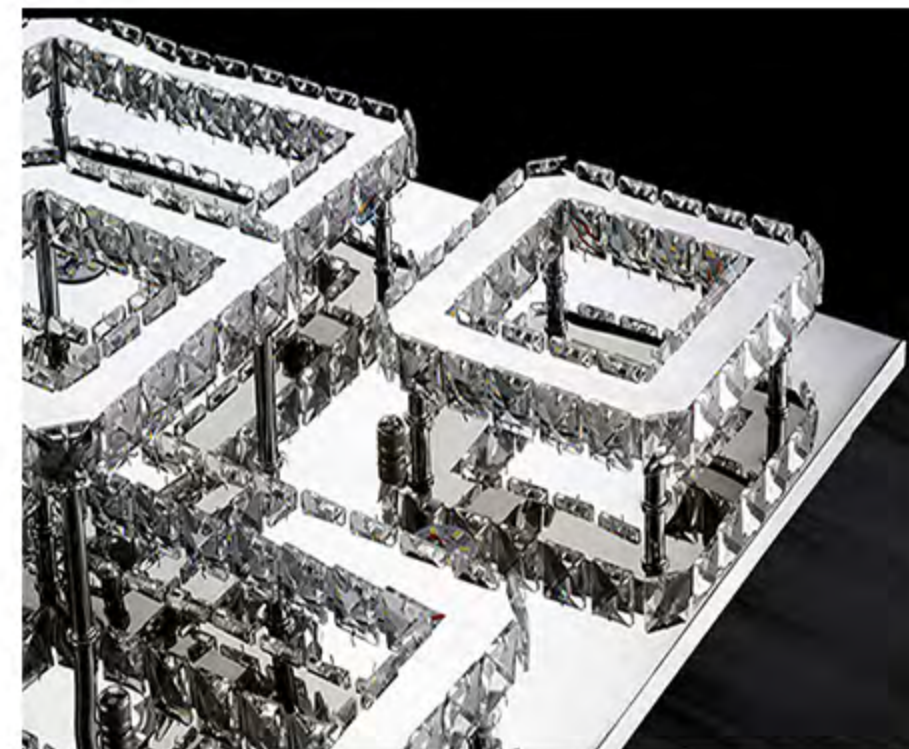

GD-A013

Item No : GD-A013-S
L:800mm W:600mm H:220mm

Item No : GD-A013-B
L:900mm W:700mm H:220mm

Material :stainless steel +k9 clear crystal + metal
Voltage:110-220V
Bulb:LED

Remark:

The technical specifications and diagrams contained in this document are representative of general models current at the time of going to press. Under our policy of continuous improvement, ISA lighting system Billion Smart Technologies Limited reserves the right to make any necessary. (The information in this publication does not form part of any contract).