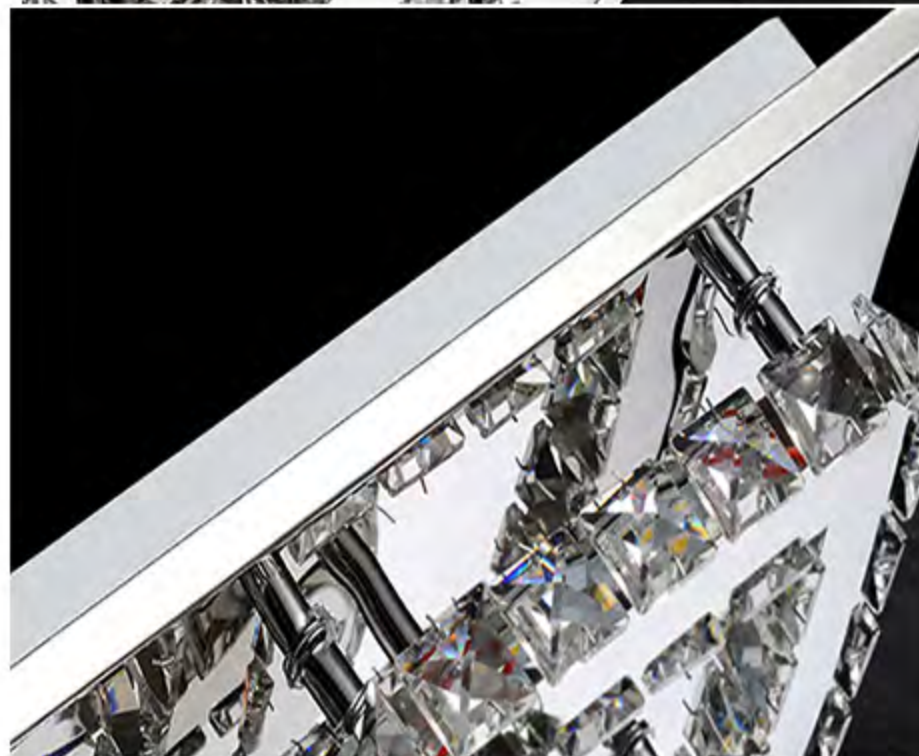

GD-A013

Item No : GD-A013-S
L:800mm W:600mm H:220mm

Item No : GD-A013-B
L:900mm W:700mm H:220mm

Material :stainless steel +k9 clear crystal + metal
Voltage:110-220V
Bulb:LED

Remark:

The technical specifications and diagrams contained in this document are representative of general models current at the time of going to press. Under our policy of continuous improvement, ISA lighting system Billion Smart Technologies Limited reserves the right to make any necessary. (The information in this publication does not form part of any contract).