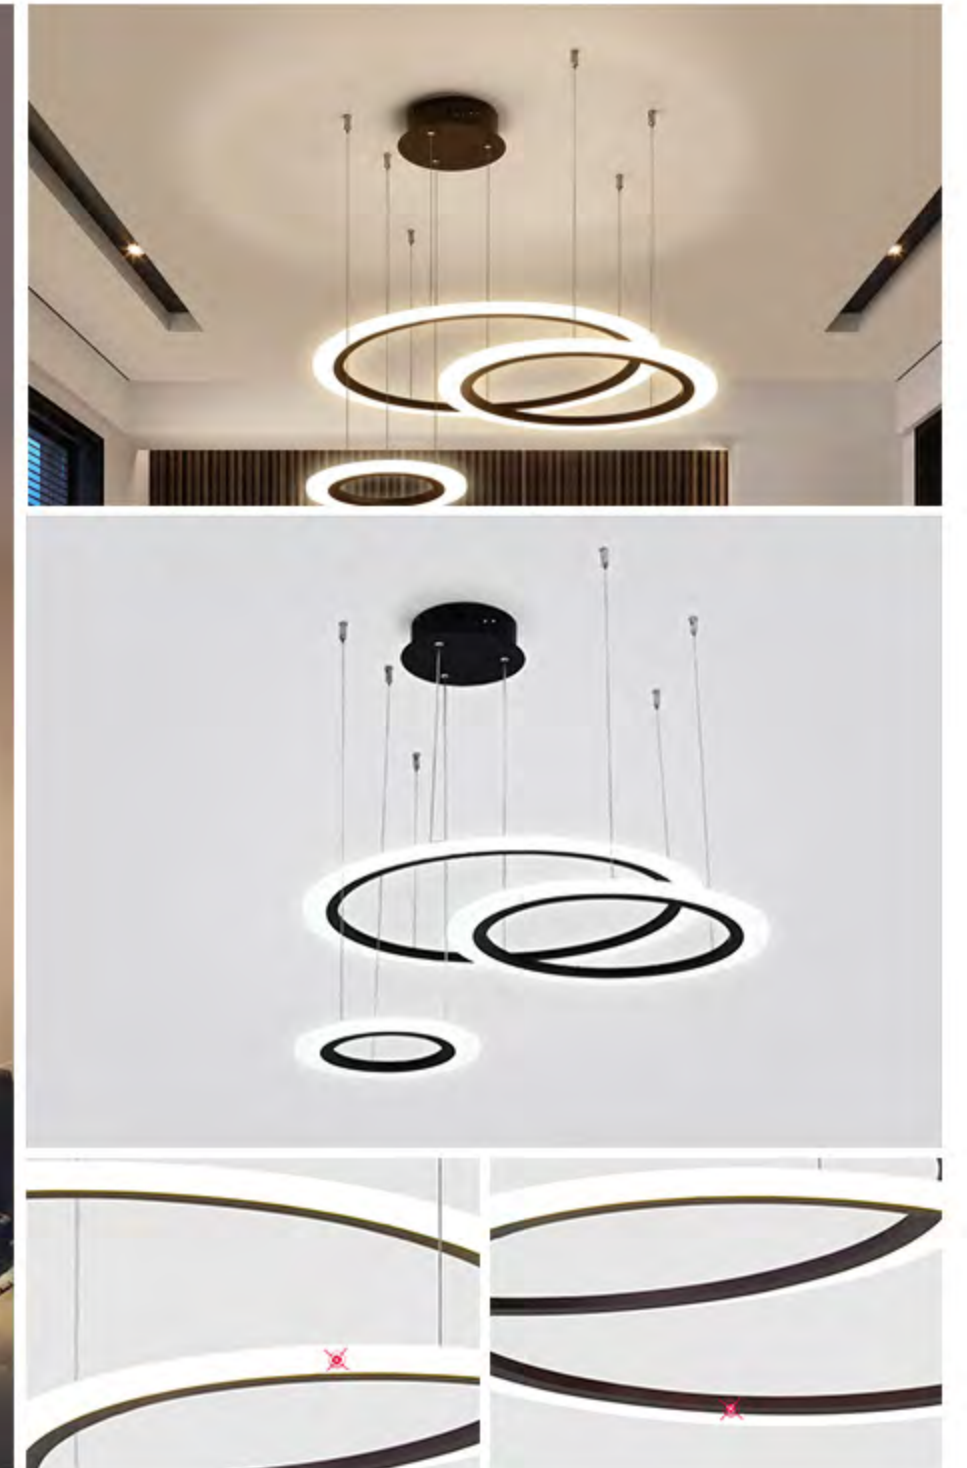

GD-B541

Item No : GD-B541-3A/3B

Size : D:800MM+600MM+400MM/D:900MM+700MM+500MM

Material : Aluminum+metal+acrylic

Bulb : LED 80W/95W

Voltage : 110-220V

Color : White , Black

Item No : GD-B541-4A

Size:D:1000MM+800MM+600MM+400MM

Material : Aluminum+metal+acrylic

Bulb : LED 125W

Voltage : 110-220V

Color : White , Black

Remark:

The technical specifications and diagrams contained in this document are representative of general models current at the time of going to press. Under our policy of continuous improvement, ISA lighting system Billion Smart Technologies Limited reserves the right to make any necessary. (The information in this publication does not form part of any contract).