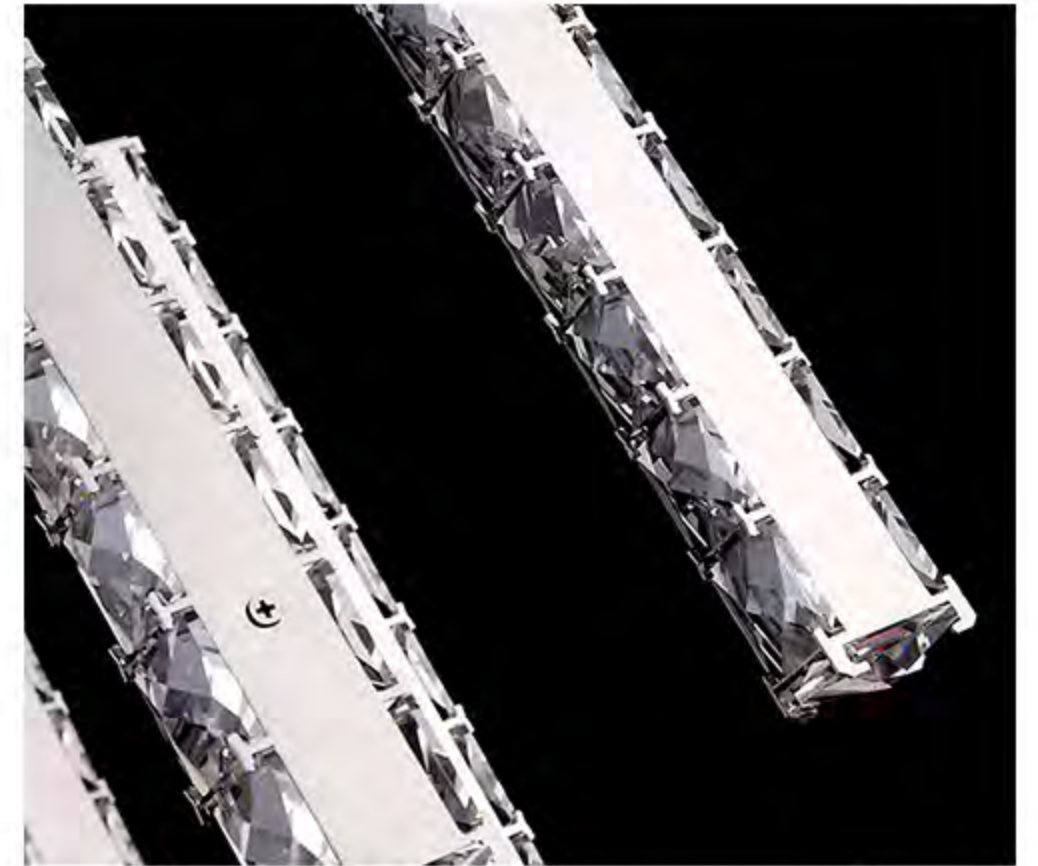

GD-A044-8

Size: Base size:600*200mm the crystal strip L1: 540mm L2:480mm L3:340mm L4:280mm

Material :stainless steel +k9 clear crystal + metal

Voltage:110-220V

Wire:1000mm

Bulb:LED

TP-80709-8

Remark: